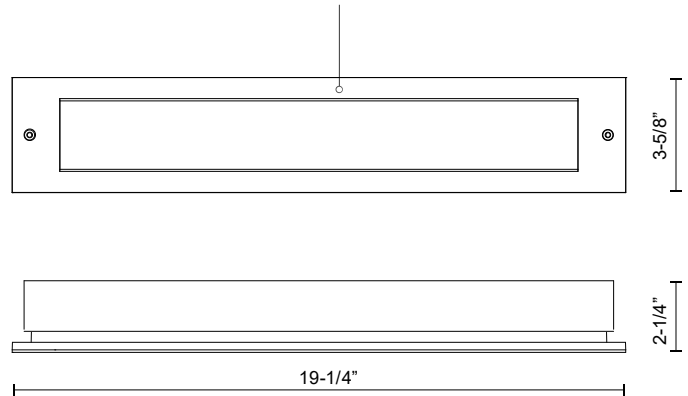

**BRISTOL
ER9420
STEP LIGHTS**

PROJECT

SPECIFICATION DETAILS

Fixture Dimensions	W19-1/4" x H3-5/8" x E2-1/4"
Light Source	AC LED Module
Wattage	16W
Total Lumens	1200lm
Delivered Lumens	BK-885lm; GY-935lm;
Voltage	120V
Color Temperature	3000K
CRI (Ra)	90CRI
Optional Color Temps	2700K - 5000K Available, Minimum Order Quantities Apply
LED Rated Life	50,000 hours
Dimming	100% - 10%, ELV Dimmer (Not Included)
Glass Details	Frosted Glass
Back Box Details	ER9420-CBOX(Wet Location)(Sold Separately); ER9420-MBOX(Dry Location)(Sold Separately);
ADA Compliant	Yes
Location	Wet
Illumination Direction	Footlight Illumination
Paint Finish	BK02; GY01;

* For custom options, consult factory for details.

* For warranty information, please visit www.kuzcolighting.com/warranty

DESCRIPTION

This 20 inch long exterior recessed light is simple and beautiful. The rectangular die-cast aluminum housing acts as a border for the rectangle of LED light. Bristol's polymeric diffuser ensures you never have hot spots of light. Use in both exterior and interior locations. Requires either back-box with fixture ER9420-MBOX (Dry Location) or ER9420-CBOX (Wet Location). Back-box sold separately.

Metal Finish
GY - Gray
BK - Black

KUZCO

CANADA: 19054 28TH AVENUE - SURREY, BC V3Z 6M3
USA: 3035 E. LONE MOUNTAIN ROAD - LAS VEGAS, NV 89081

WWW.KUZCOLIGHTING.COM

© 2017 KUZCO LIGHTING. ALL RIGHTS RESERVED.

COMMENT